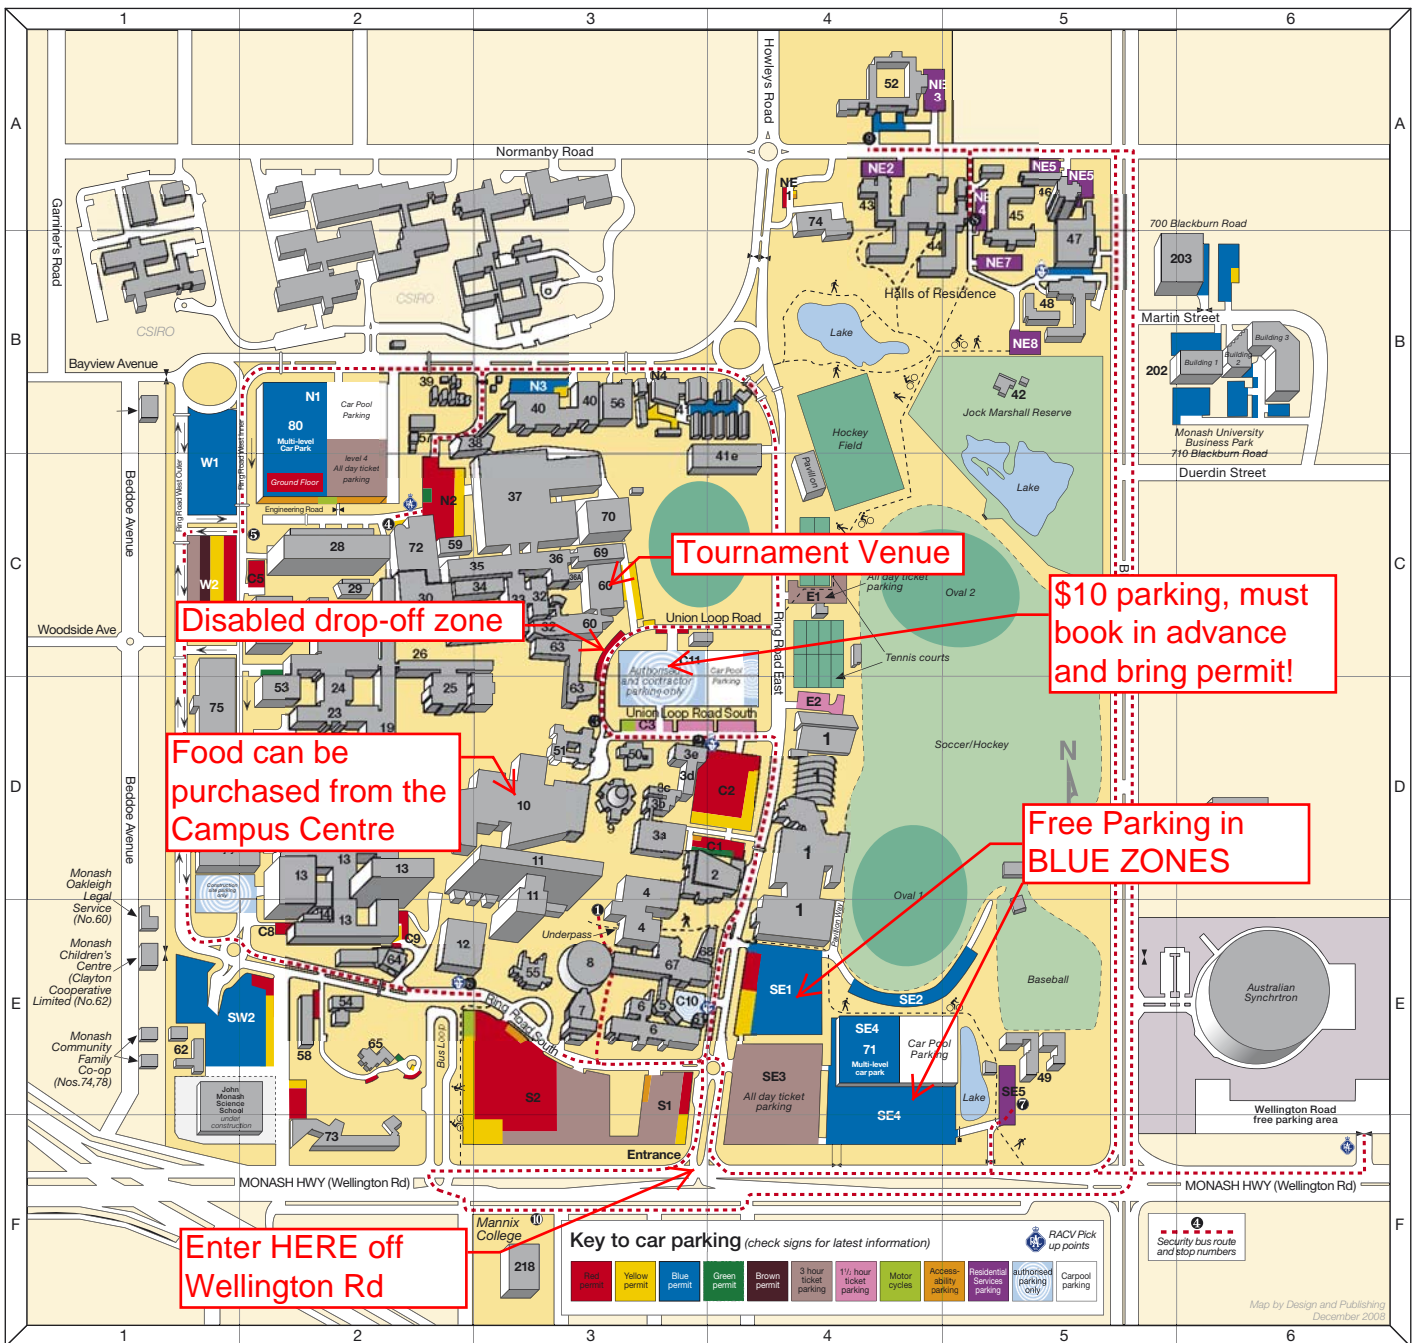

Monash University Clayton campus

Building index

- 1 Monash Sport D4
- 2 Sir Robert Blackwood Concert Hall D4
- 3a Administration Building 3a D3
- 3b Administration Building 3b D3
- 3c Administration Building 3c D3
- 3d Administration Building 3d D3
- 3e Administration Building 3e D3
- 4 Sir Louis Matheson Library E3
- 5 Krongold Centre E3
- 6 Education E3
- 7 Alexander Theatre E3
- 8 Rotunda E3
- 9 Religious Centre D3
- 10 **Campus Centre D3**
- 11 Humanities D3
- 12 Law including Law Library E2
- 13 Medicine D2
- 14 Teaching Facilities Support Unit E2
- 15 Centre for Medical and Health Sciences Education D2
- 16 Biochemistry Teaching Laboratories D2
- 17 Biology D2

- 18 Senior Zoology D2
- 19 Central Science Block D2
- 20 First Year Chemistry D2
- 21 Zoology Lecture Theatres D2
- 22 First Year Biology D2
- 23 Senior Chemistry D2
- 24 Western Science Lecture Theatres D2
- 25 Eastern Science Lecture Theatres D2
- 26 Physics and Computer Science D3
- 27 Senior Physics D3
- 28 Mathematics and Information Technology Services C2
- 29 Northern Science Lecture Theatres C2
- 30 Hargrave-Andrew Library and Cafeteria and Facilities and Conference Office C2
- 31 Engineering Building 31 C3
- 32 Engineering Lecture Theatres C3
- 33 Engineering Building 33 C3
- 34 Engineering Building 34 C3
- 35 Engineering Building 35 C3
- 36 Engineering Building 36 C3
- 36a Engineering Building 36A C3